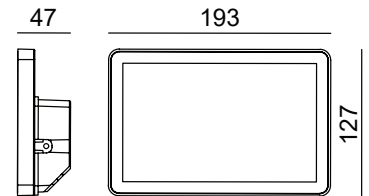

WALL LAMP OUTDOOR LIGHT

TECHNICAL SHEET

KL-OD0035

KEYLIGHT

SPAIN

PRODUCTOS DE ILUMINACION

FEATURES

- 220-240V
- CE ROHS Certified
- Aluminum die-casting body
- Glass Diffuser
- 3-years warranty

SPECIFICATIONS

Product Code	KL-OD0035
Power	15W
Input	220-240V
Luminous flux	790 lm
Color Temperature	2700k-6500k
Beam Angle	120°
Power factor	≥0.50
CRI	80
Finishing Colors	White/Silver Grey/Dark Grey/Black
LED Type	SMD
IP Rating	IP65 Class 1
Size	127mm*193mm*47mm
Warranty	3 years